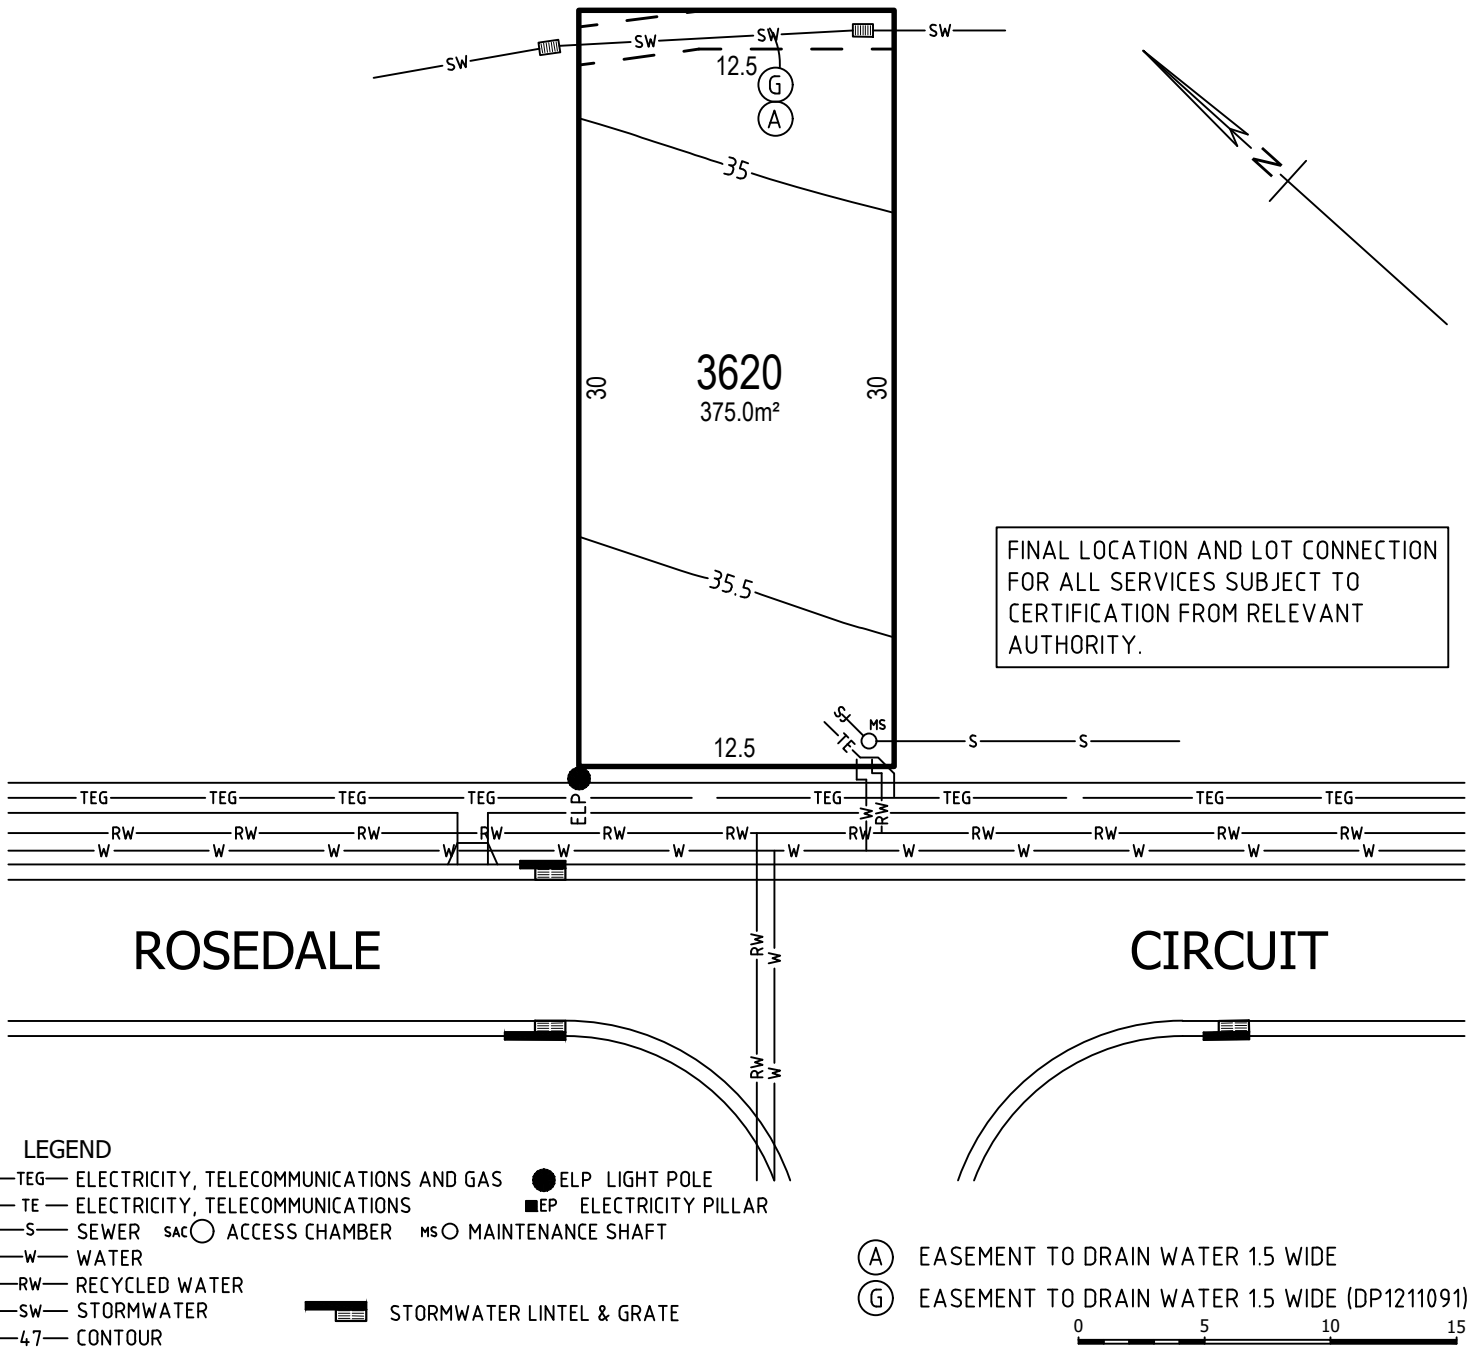

LOT PLAN

LOT 3620

1300 373 683
freemansridge.com.au