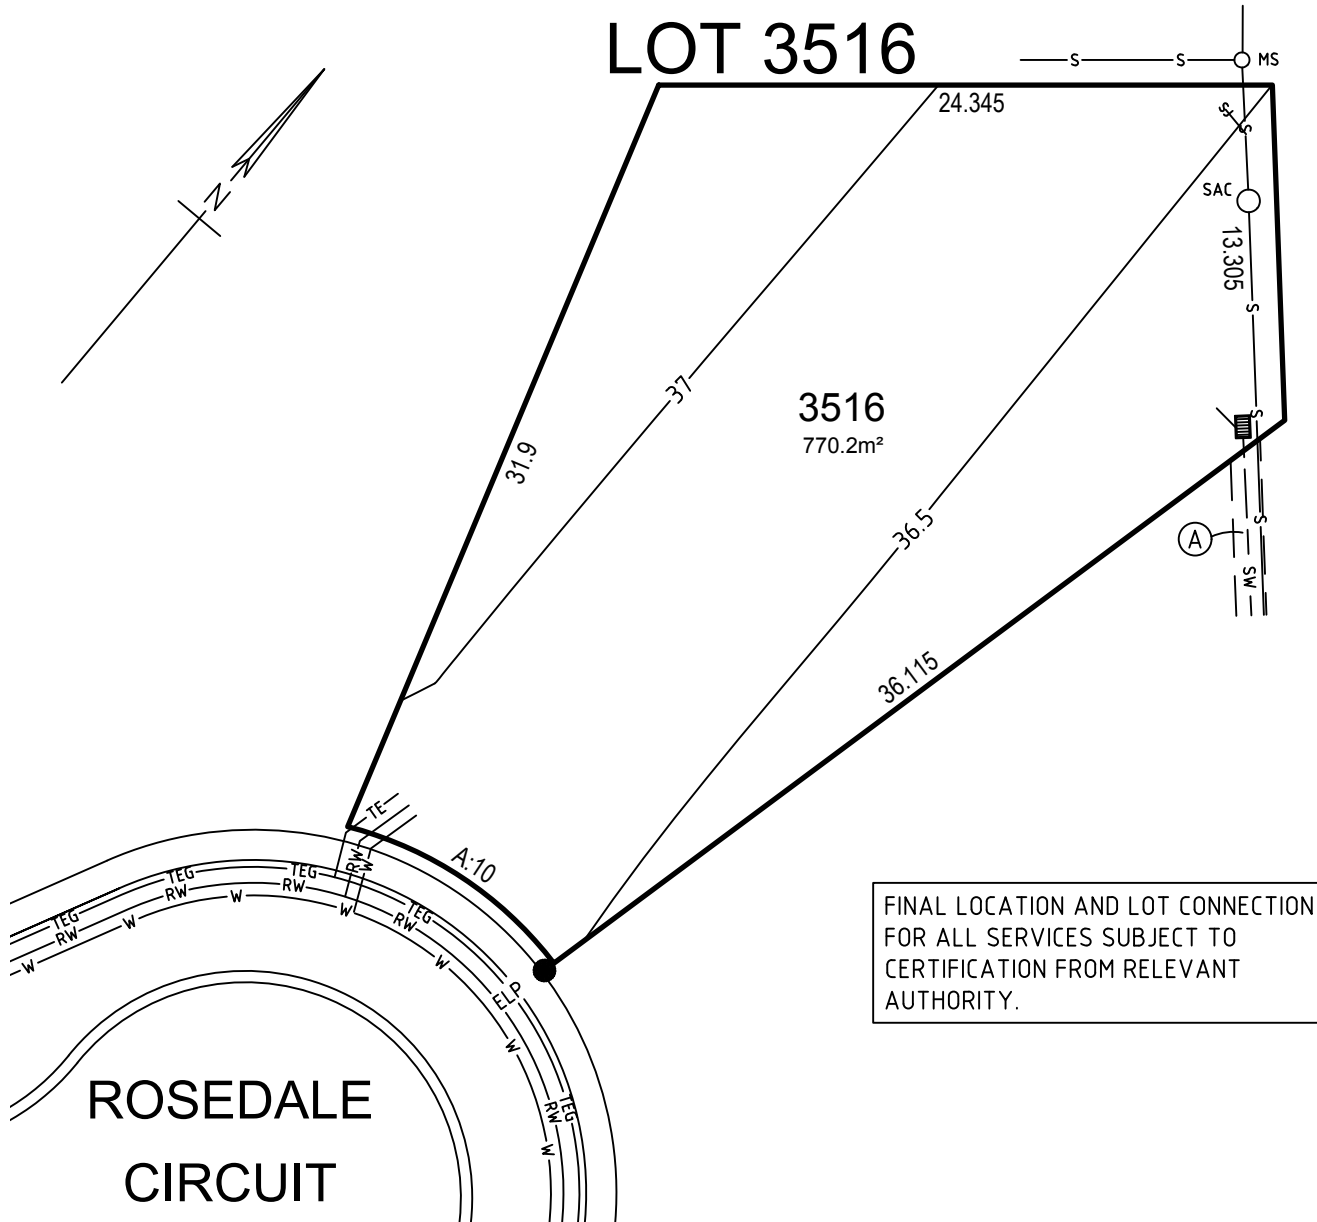

LOT PLAN

1300 373 683

freemansridge.com.au