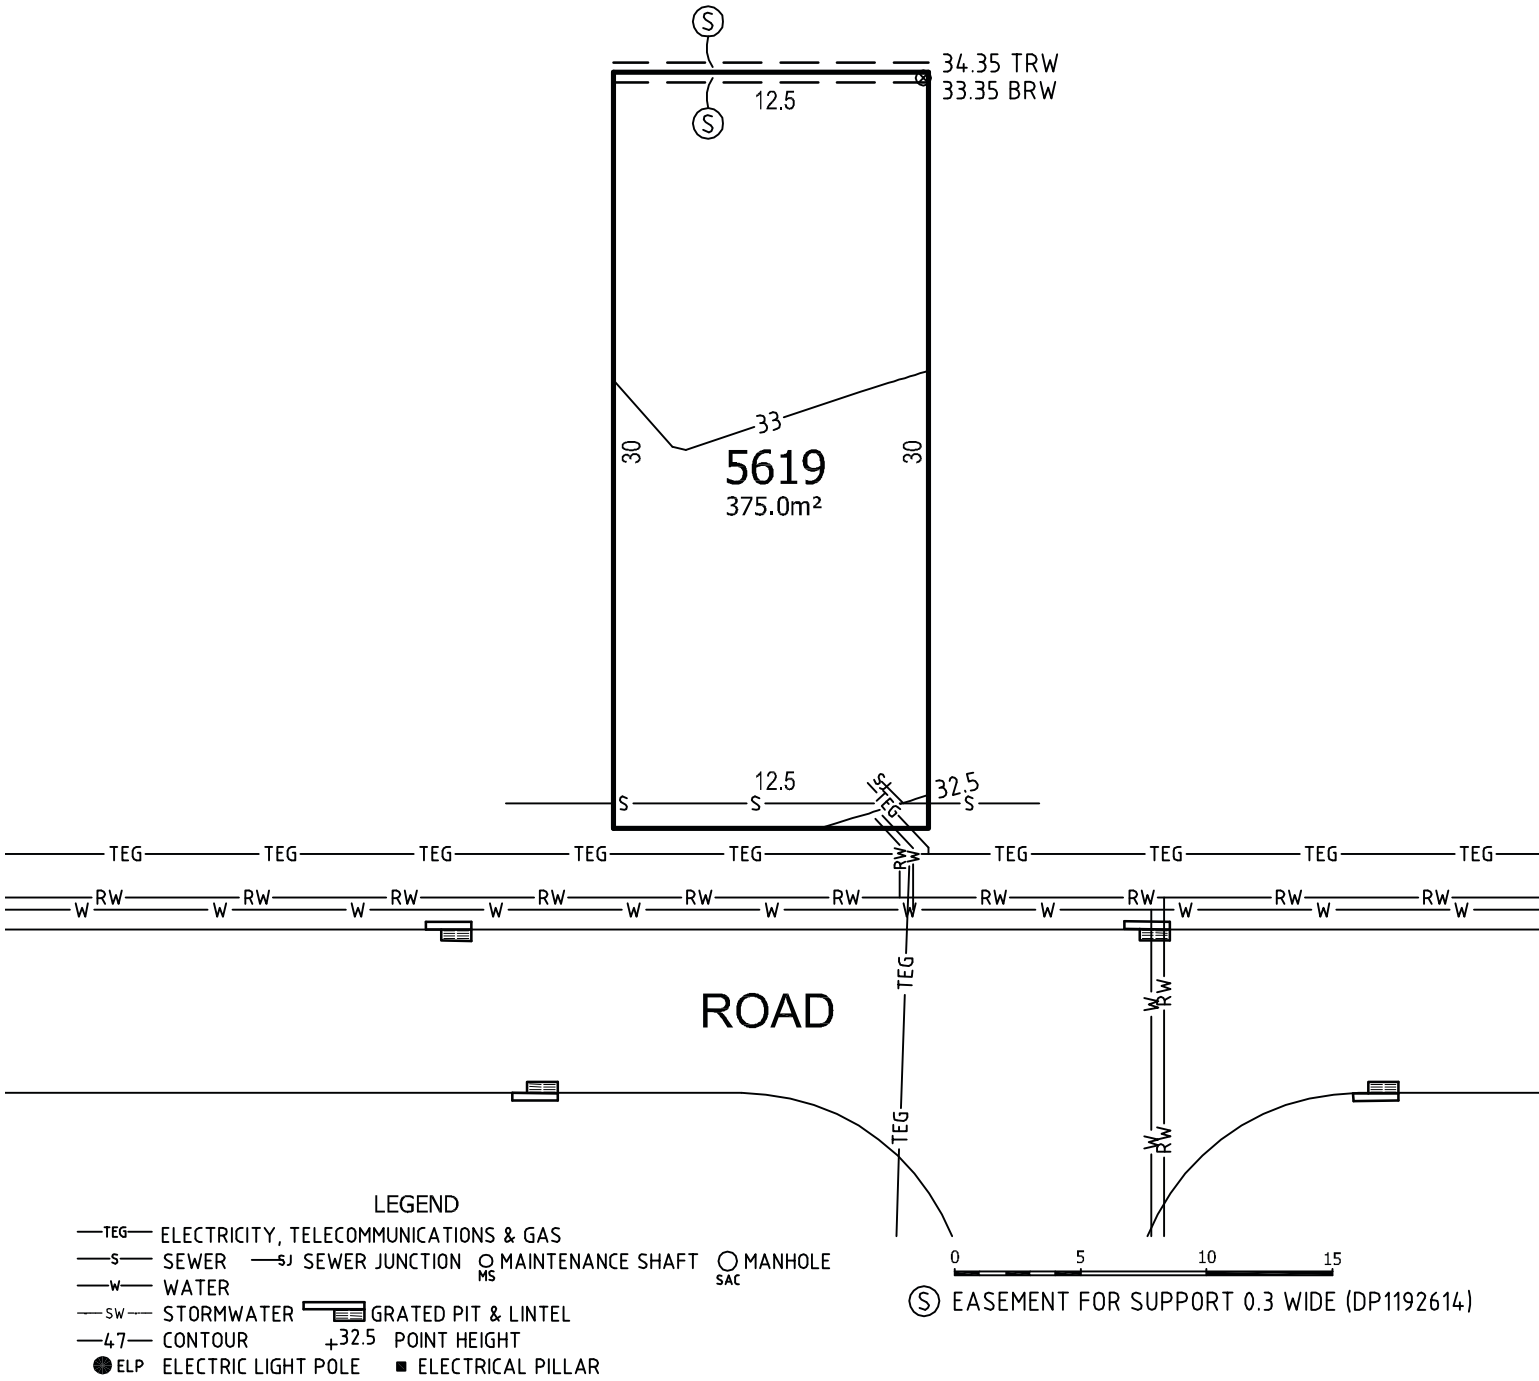

LOT PLAN

5619

1300 373 683
freemansridge.com.au